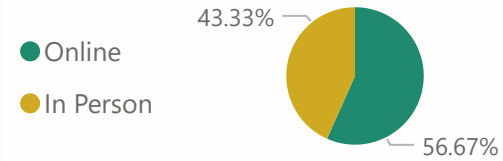

Attendees by Event mode