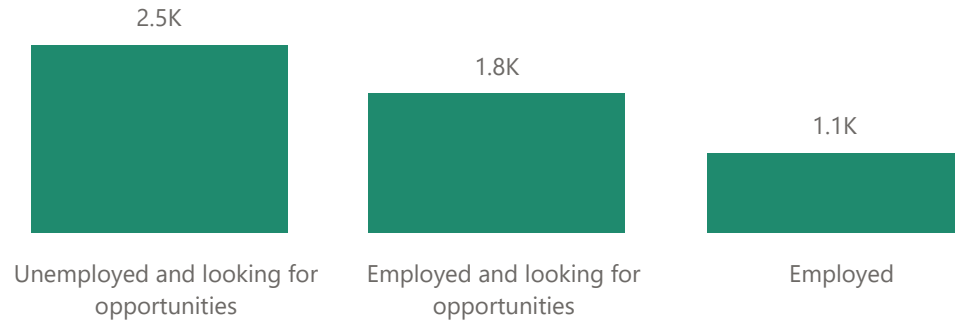

# NOTWORKING *to* NETWORKING\*

HISPANIC PROFESSIONALS, ASSEMBLE!

6504

Total Registered

2416

Attendance

Seasons  
10

Toronto

## Employment Status of Attendees.